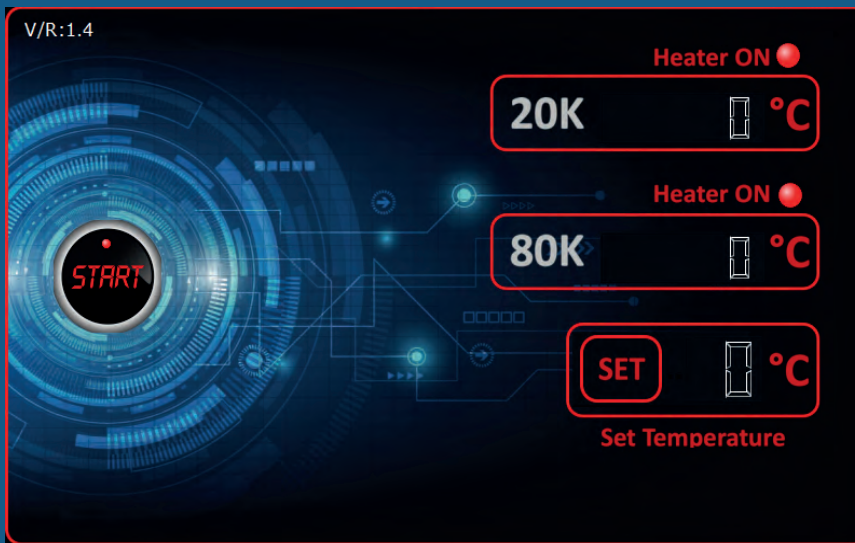

Warehouse :

5705AA Middendijk 5A Helmond

- The Netherlands

www.echomagnetservices.com

Cold Head Service Kit Philips

MRI
Service Tools
Designed for the
Solution

Coldhead Service Kit
Philips

uP controlled heater module with 5" touch screen allows to control set temperatures and visualize 20K and 80K temperatures.